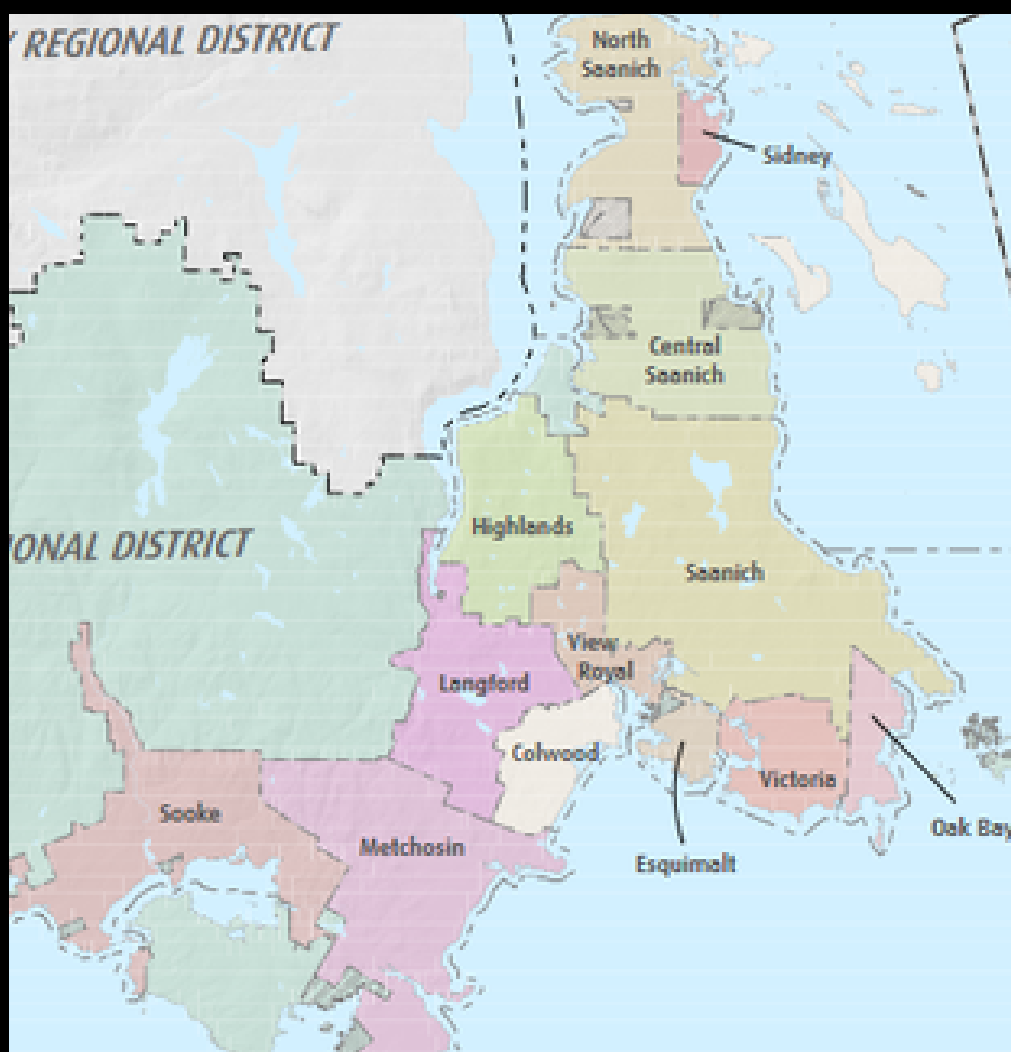

FOLLOW US

INSTAGRAM - @SAANICHBRAVES

TWITTER - @SAANICHBRAVES

FACEBOOK - SAANICHBRAVESJRB

WWW.SAANICHBRAVES.CA

VANCOUVER ISLAND JUNIOR HOCKEY LEAGUE

THE VIJHL IS JUNIOR "B" HOCKEY LEAGUE WITH ALL 9 MEMBERS LOCATED ON BEAUTIFUL VANCOUVER ISLAND. THE LEAGUE HAS 9 TEAMS SPREAD ACROSS 2 DIVISIONS (NORTH & SOUTH). THE LEAGUE STRETCHES FROM VICTORIA IN THE SOUTH, TO AS FAR NORTH AS CAMPBELL RIVER. THE VIJHL HAS BECOME A PREMIER DEVELOPMENT LEAGUE FOR THE BCHL, AS WELL AS OTHER CJHL MEMBER LEAGUES, THE WHL, NCAA PROGRAMS, ACHA PROGRAMS, AND BEYOND.

EQUIPMENT MANAGER - BRENDA ROBINSON

SAANICH, BC IS LOCATED WITHIN THE GREATER VICTORIA REGION ON BEAUTIFUL VANCOUVER ISLAND. SAANICH IS KNOWN FOR IT'S MILD WINTERS, BEAUTIFUL SUMMERS, AND THE PRISTINE BEAUTY OF THE AREA. WITH IT'S CENTRAL LOCATION WITHIN GREATER VICTORIA, YOU'RE A TEN MINUTE DRIVE TO BOTH THE WORLD CLASS AMENITIES OF DOWNTOWN VICTORIA, AND SOME OF THE MOST SPECTACULAR BEACHES, HIKES, AND SCENERY THE WORLD HAS TO OFFER.

SAANICH & THE GREATER VICTORIA AREA

SAANICH IS HOME TO ONE OF THE MOST MILD CLIMATES IN CANADA. DURING THE WINTER MONTHS, THE AVERAGE DAYTIME HIGH IS 9°C, WHILE THE LOW IS 4°C. SAANICH SITS IN THE RAIN SHADOW OF OLYMPIC NATIONAL PARK (WASHINGTON, USA) AND RECEIVES SIGNIFICANTLY LESS PRECIPITATION THAN THE REST OF VANCOUVER ISLAND, AS WELL AS THE LOWER MAINLAND (VANCOUVER AREA). HIKING, BIKING, GOLFING, KAYAKING, AND SURFING (AMONG MANY OTHERS) ARE ACTIVITIES THAT SAANICH LOCALS CAN PARTICIPATE IN YEAR ROUND.