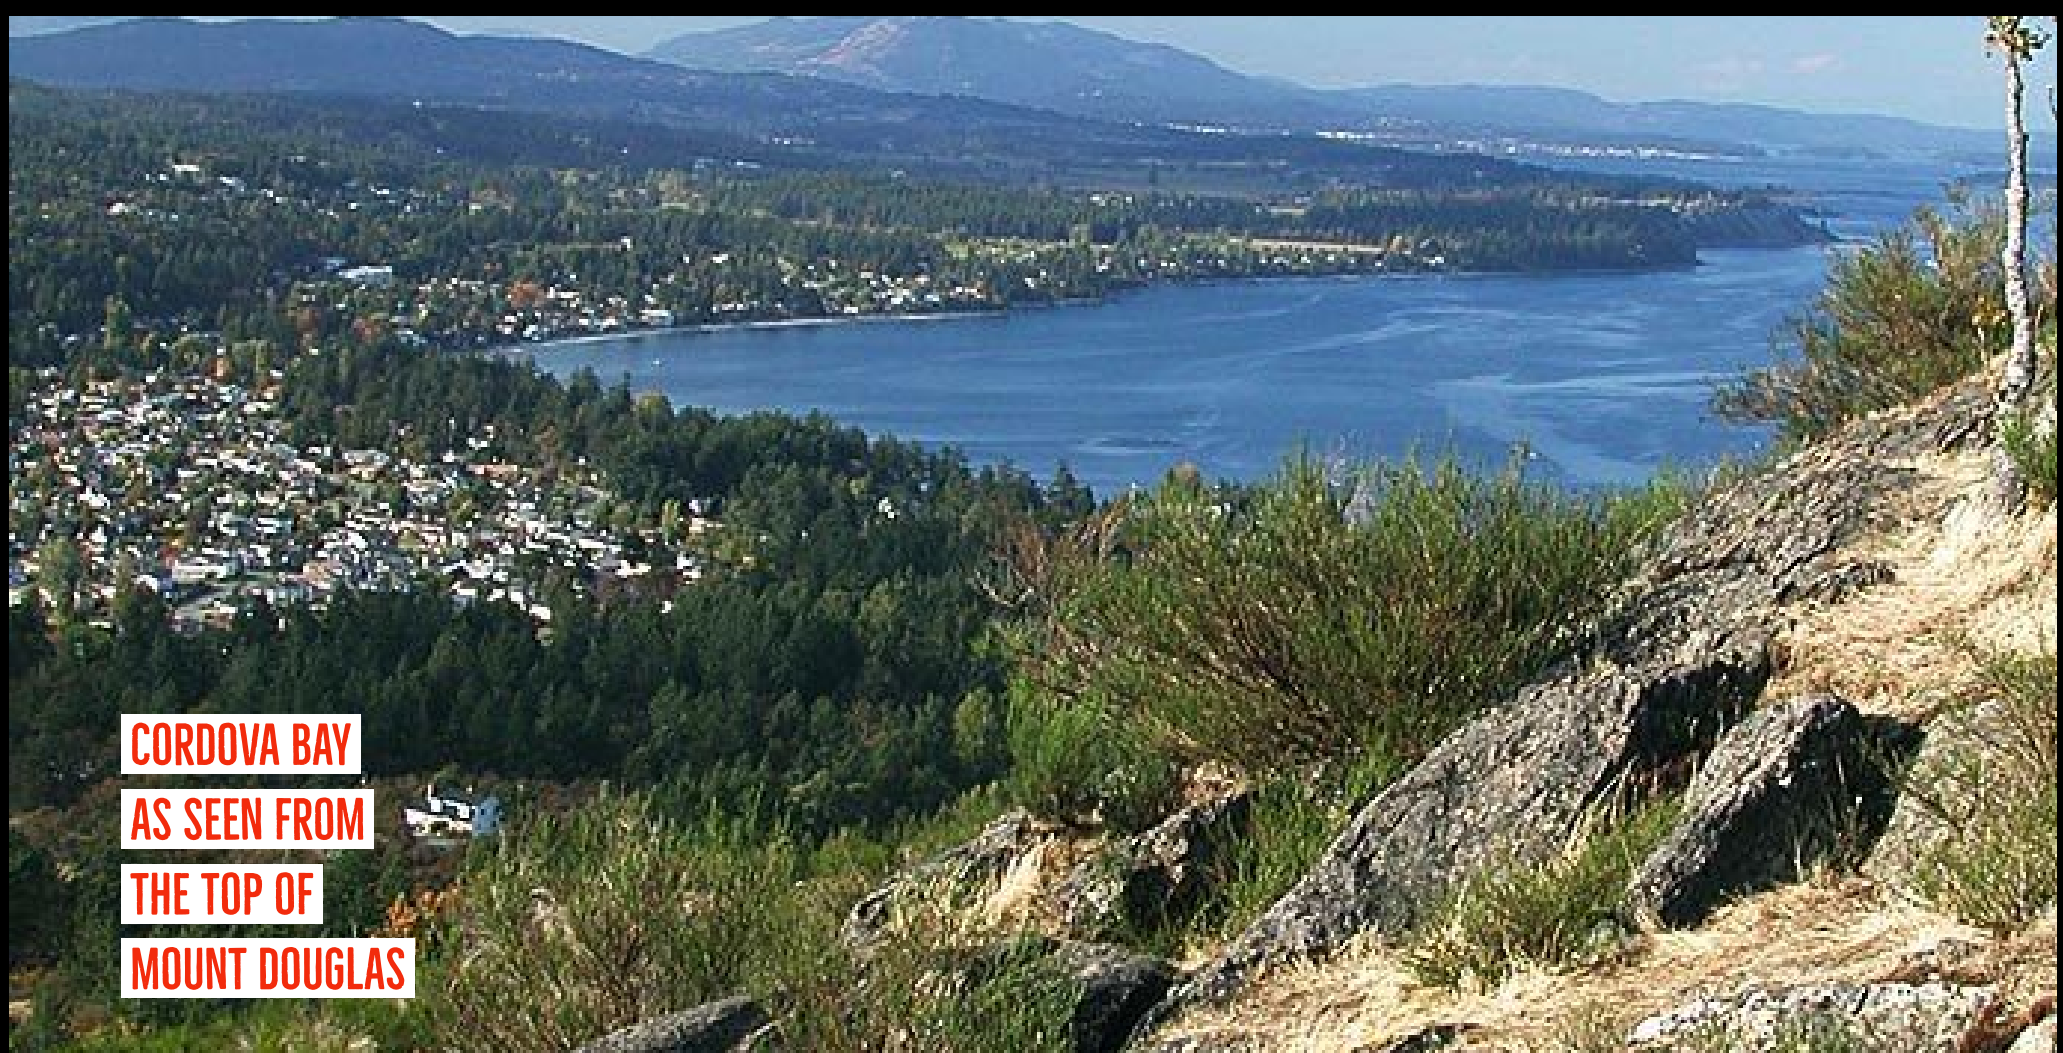

EQUIPMENT MANAGER - BRENDA ROBINSON

SAANICH, BC IS LOCATED WITHIN THE GREATER VICTORIA REGION ON BEAUTIFUL VANCOUVER ISLAND. SAANICH IS KNOWN FOR IT'S MILD WINTERS, BEAUTIFUL SUMMERS, AND THE PRISTINE BEAUTY OF THE AREA. WITH IT'S CENTRAL LOCATION WITHIN GREATER VICTORIA, YOU'RE A TEN MINUTE DRIVE TO BOTH THE WORLD CLASS AMENITIES OF DOWNTOWN VICTORIA, AND SOME OF THE MOST SPECTACULAR BEACHES, HIKES, AND SCENERY THE WORLD HAS TO OFFER.

SAANICH & THE GREATER VICTORIA AREA

SAANICH IS HOME TO ONE OF THE MOST MILD CLIMATES IN CANADA. DURING THE WINTER MONTHS, THE AVERAGE DAYTIME HIGH IS 9°C, WHILE THE LOW IS 4°C. SAANICH SITS IN THE RAIN SHADOW OF OLYMPIC NATIONAL PARK (WASHINGTON, USA) AND RECEIVES SIGNIFICANTLY LESS PRECIPITATION THAN THE REST OF VANCOUVER ISLAND, AS WELL AS THE LOWER MAINLAND (VANCOUVER AREA). HIKING, BIKING, GOLFING, KAYAKING, AND SURFING (AMONG MANY OTHERS) ARE ACTIVITIES THAT SAANICH LOCALS CAN PARTICIPATE IN YEAR ROUND.